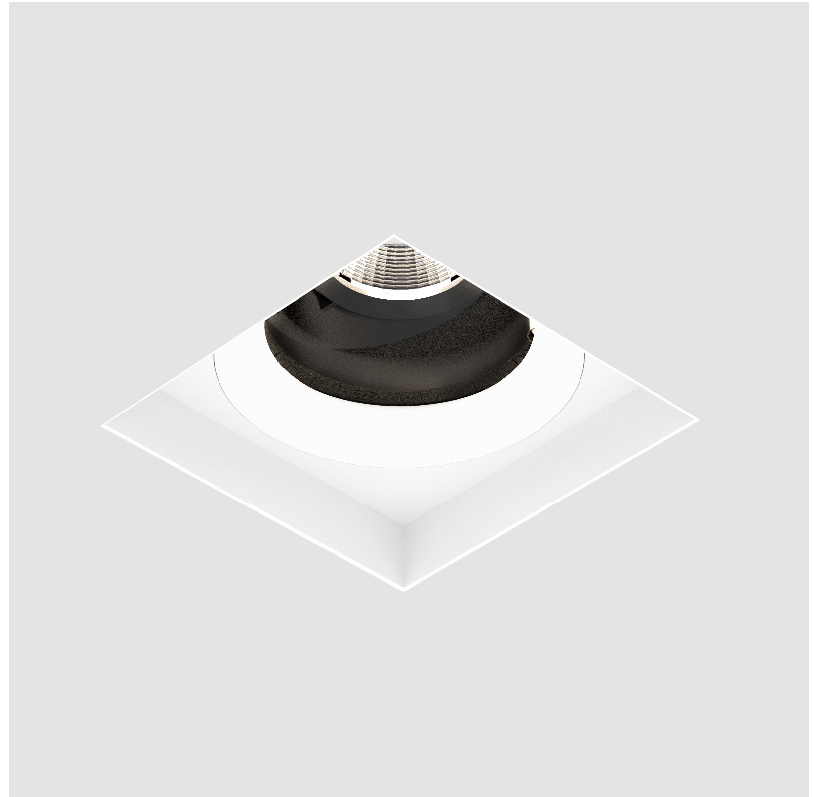

ELECTRICAL

Lamp Type: LED (Zhaga Standard)
Input Wattage (W): 16.5
Total Output Wattage (W): 14.7
Dimming: Dali Dimming
Driver Included: No
Driver Location: Recessed Housing
Driver Type: Constant Current - 120Vac
Driver Class: Class 2
Housing: See Components
Input Voltage (V): 120
Constant Current (MA): 350

LED

Number of LEDs: 1
Max. Delivered Lumen (lm): 770
Nominal Lumen (lm): 1140
CRI: >90 CRI
Lamp Life (hrs): 50000
Upon Request: RGB-W Tunable White Special Color Temperature Special LED

OPTICAL

Reflector°: 20 / 40 / 60
Adjustability: Rotational 355°; Tilt 30°
Upon Request: Special Beam Angles

RATINGS AND CERTIFICATIONS

Certified By: Certified for North American Standards
Zaneen Group Inc. © 2024, P-1806-588-3382, P-06-247-9319, www.zaneen.com

Patents: International specifications by adding 'INT' at the end of the existing Model #. For assistance on 'custom' specifications, contact zteam@zaneen.com.
In a constant effort to supply the best product, we reserve the right to change specifications or materials without notice. The most recent specification sheets are found at zaneen.com